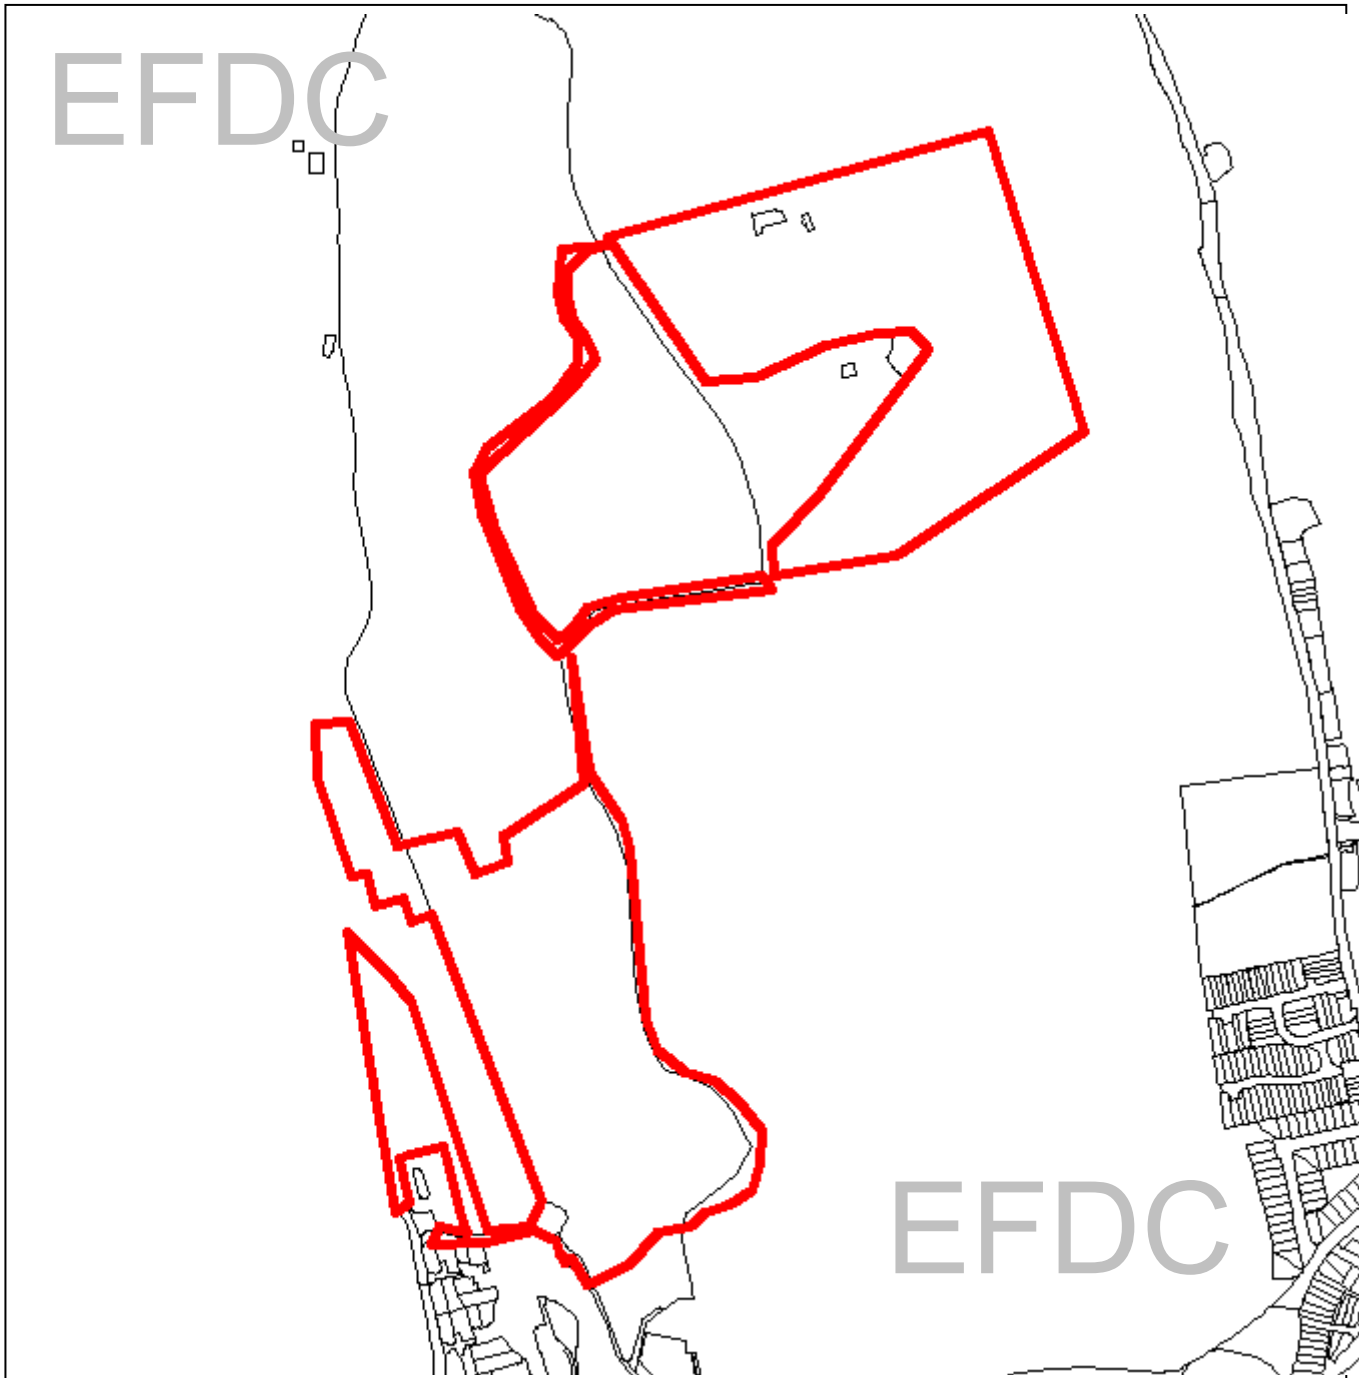

Epping Forest District Council

Agenda Item Number

Unauthorised reproduction infringes
Crown Copyright and may lead to
prosecution or civil proceedings.

Contains Ordnance Survey Data. ©
Crown Copyright 2013 EFDC License No:
100018534

Contains Royal Mail Data. © Royal Mail
Copyright & Database Right 2013

Application Number:	EPF/0018/16
Site Name:	Gunpowder Mill, Powdermill Lane/Access off Beaulieu Drive, Waltham Abbey, EN9 1JY
Scale of Plot:	1/7500